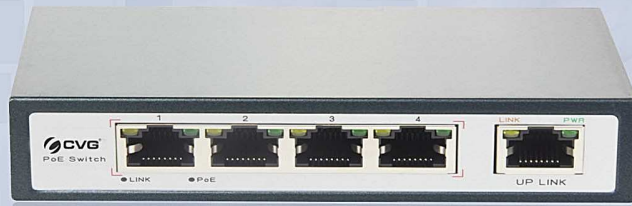

Orange

Smart Technology
For Security ...

CV-5004EP-E

4 Port PoE Switch
1 Uplink Port: 10/ 100 Mbps
VLAN Enhanced security

Model		CV-5004EP-E
Power Supply	Power Supply Mode	Power Adaptor
	Voltage Range	DC48~56V
	Power Consumption	The device <5W, PoE power supply <120W
Network Port Parameter	Network Ports	1~4 Ethernet Port : 10/100Mbps
		1 Uplink Port : 10/100 Mbps
	Transmission Distance	1~4 Ethernet Port : 0~250m
		1 Uplink Port : 0~100m
	Transmission Media	1~4 Ethernet Port : Cat5e/6 standard UTP cable.
		Uplink Port : Cat5e/6 standard UTP cable
PoE Agreement	IEEE802.3 af/at standards	
PoE Power Supply Mode	End-span method	
PoE Power Supply Wattage	Each port≤30W,Whole device<120W	
Network Switch Specification	Network Standard	IEEE 802.3/802.3u
	Swap Mode	Store-and- forward
	Data-Caching Mechanism	448K
	MAC Address List	1K
Status Indicators	Power Indicator Light	One power light (red)
	Optical Fiber Port Indicator	One fiber link indication light (green), Green light keeps on when the fiber port is well connected; Blinking when transceiver data
	FE Uplink Port	LED (Green): On, port is link on Off, port is link down;LED(Yellow):on when link speed is 100M,Off when link speed is 10M Blink when transceiver data
	PoE Indicator	4 PoE indicator light (yellow)
	PoE Network Port LED	1~4 port (green light on RJ45 jack) Keeps on when normally connected, Blinking when transceiver data
	Reset Indicator	1 restart indication light (green), light on when press the button
	Vlan Indicator	One green indication light
Button/Switch	Reset Button	One button. Whole machine will restart while press the button.
	Vlan Switch	One, slide switch to "ON" + press restart button, Vlan function opens
Protection Level	Surge Immunity	Level 3, executive standard : IEC61000-4-5
	Electrostatic Protection	1a touch electric discharge: level 3
		1a Air discharge: level 3 Executive standard : IEC61000-4-2
Operating Environment	Working Temperature	0°C~55°C
	Storage Temperature	-40°C~70°C
	Humidity(non-congeal)	0~95%
Mechanical Attributes	Dimensions (L*W*H)	115mmx78mmx27mm
	Color	Black
	Weight	425g
Reliability	Mean time between failures (MTBF)	> 50000h